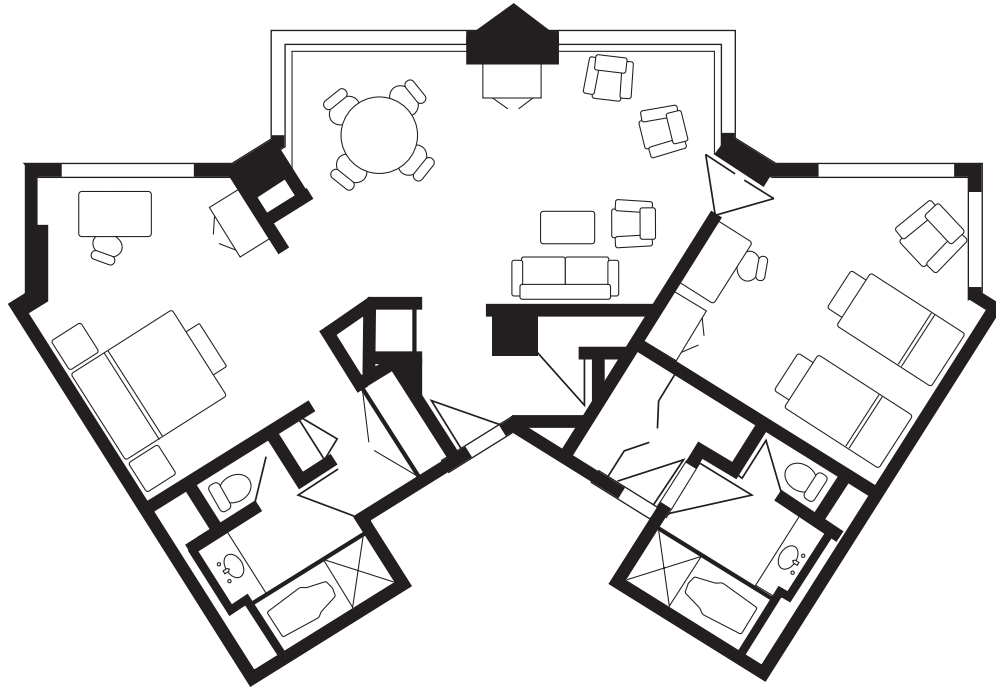

# Ambassador Suite

アンバサダースイート

137m<sup>2</sup> (1,473ft<sup>2</sup>)

FOUR SEASONS HOTEL  
*Tokyo at Chiyoda-ko*