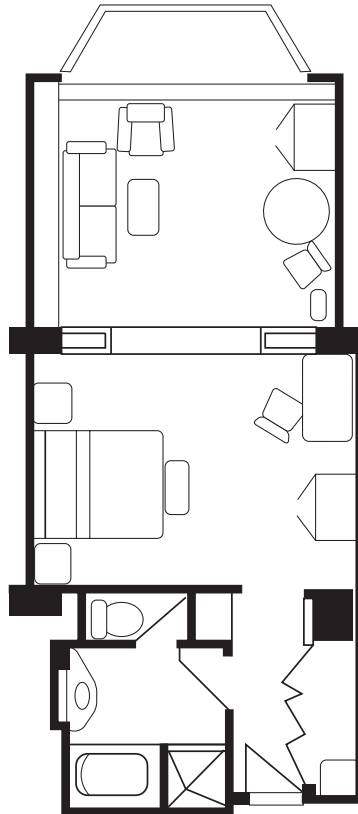

# Conservatory

コンサバトリー

64m<sup>2</sup> (688ft<sup>2</sup>)

FOUR SEASONS HOTEL  
*Tokyo at Chiyoda-ko*