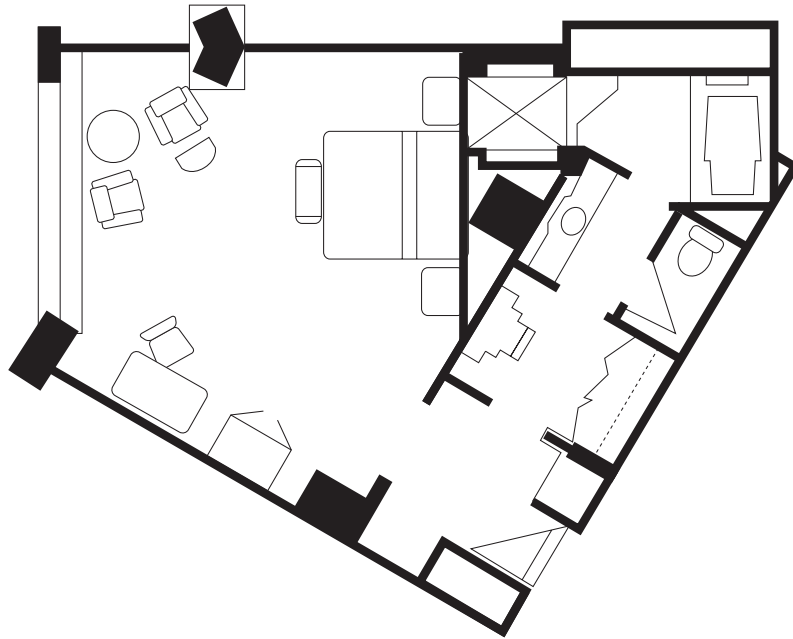

Deluxe

デラックス

55・60m² (591・645ft²)

FOUR SEASONS HOTEL
Tokyo at Chiyoda-ko