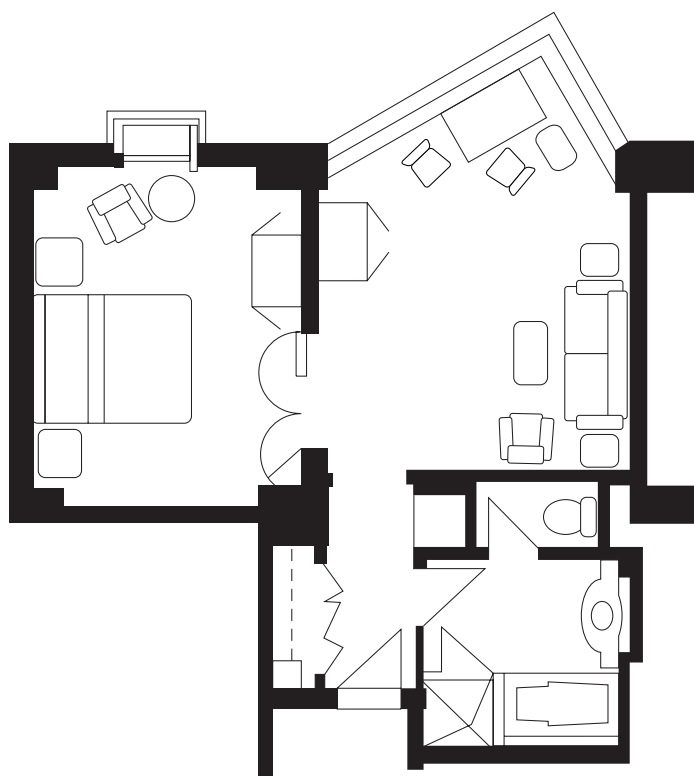

Executive Suite

エグゼクティブスイート

60m² (645ft²)

FOUR SEASONS HOTEL
Tokyo at Chiyoda-ko