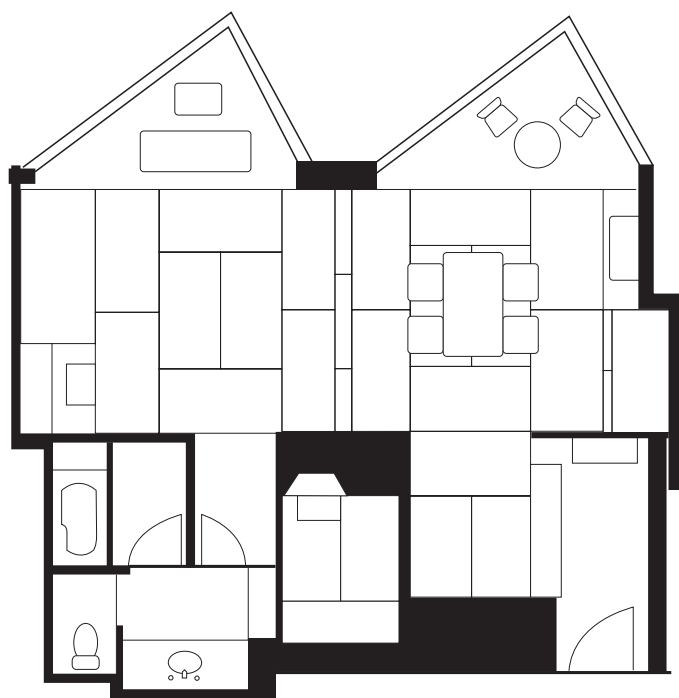

Japanese Suite

スイート和室

83m² (893ft²)

FOUR SEASONS HOTEL
Tokyo at Chinzan-so