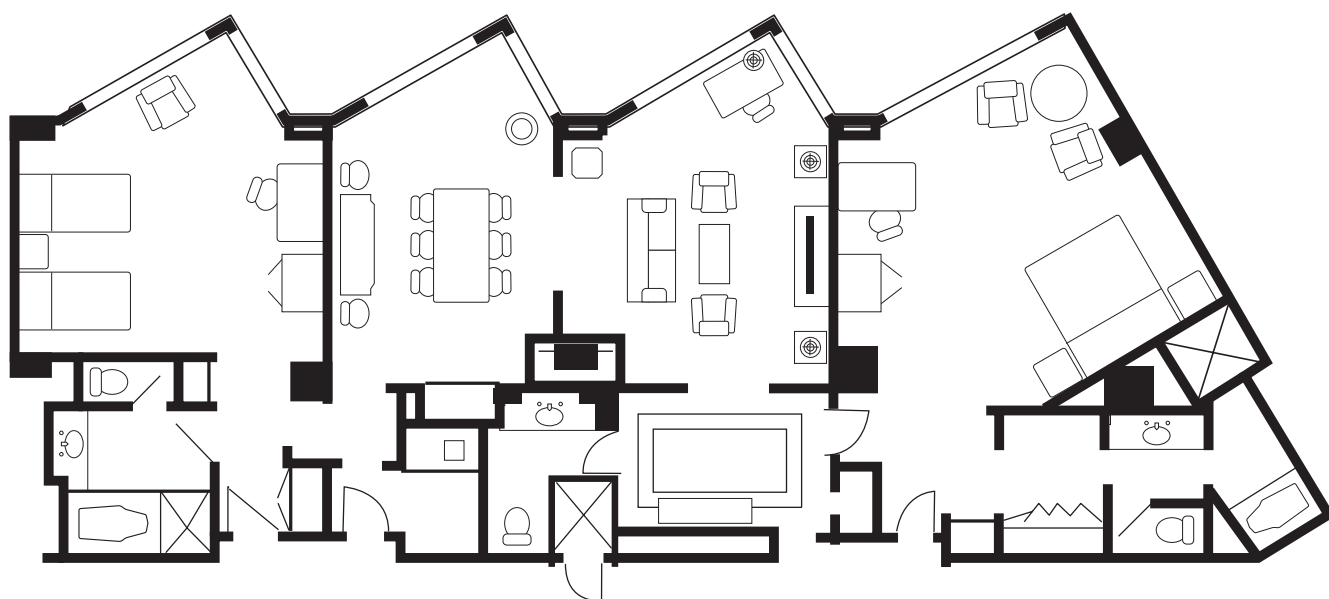

Royal Suite

ロイヤルスイート

193m² (2,075ft²)

FOUR SEASONS HOTEL
Tokyo at Chiyoda-50